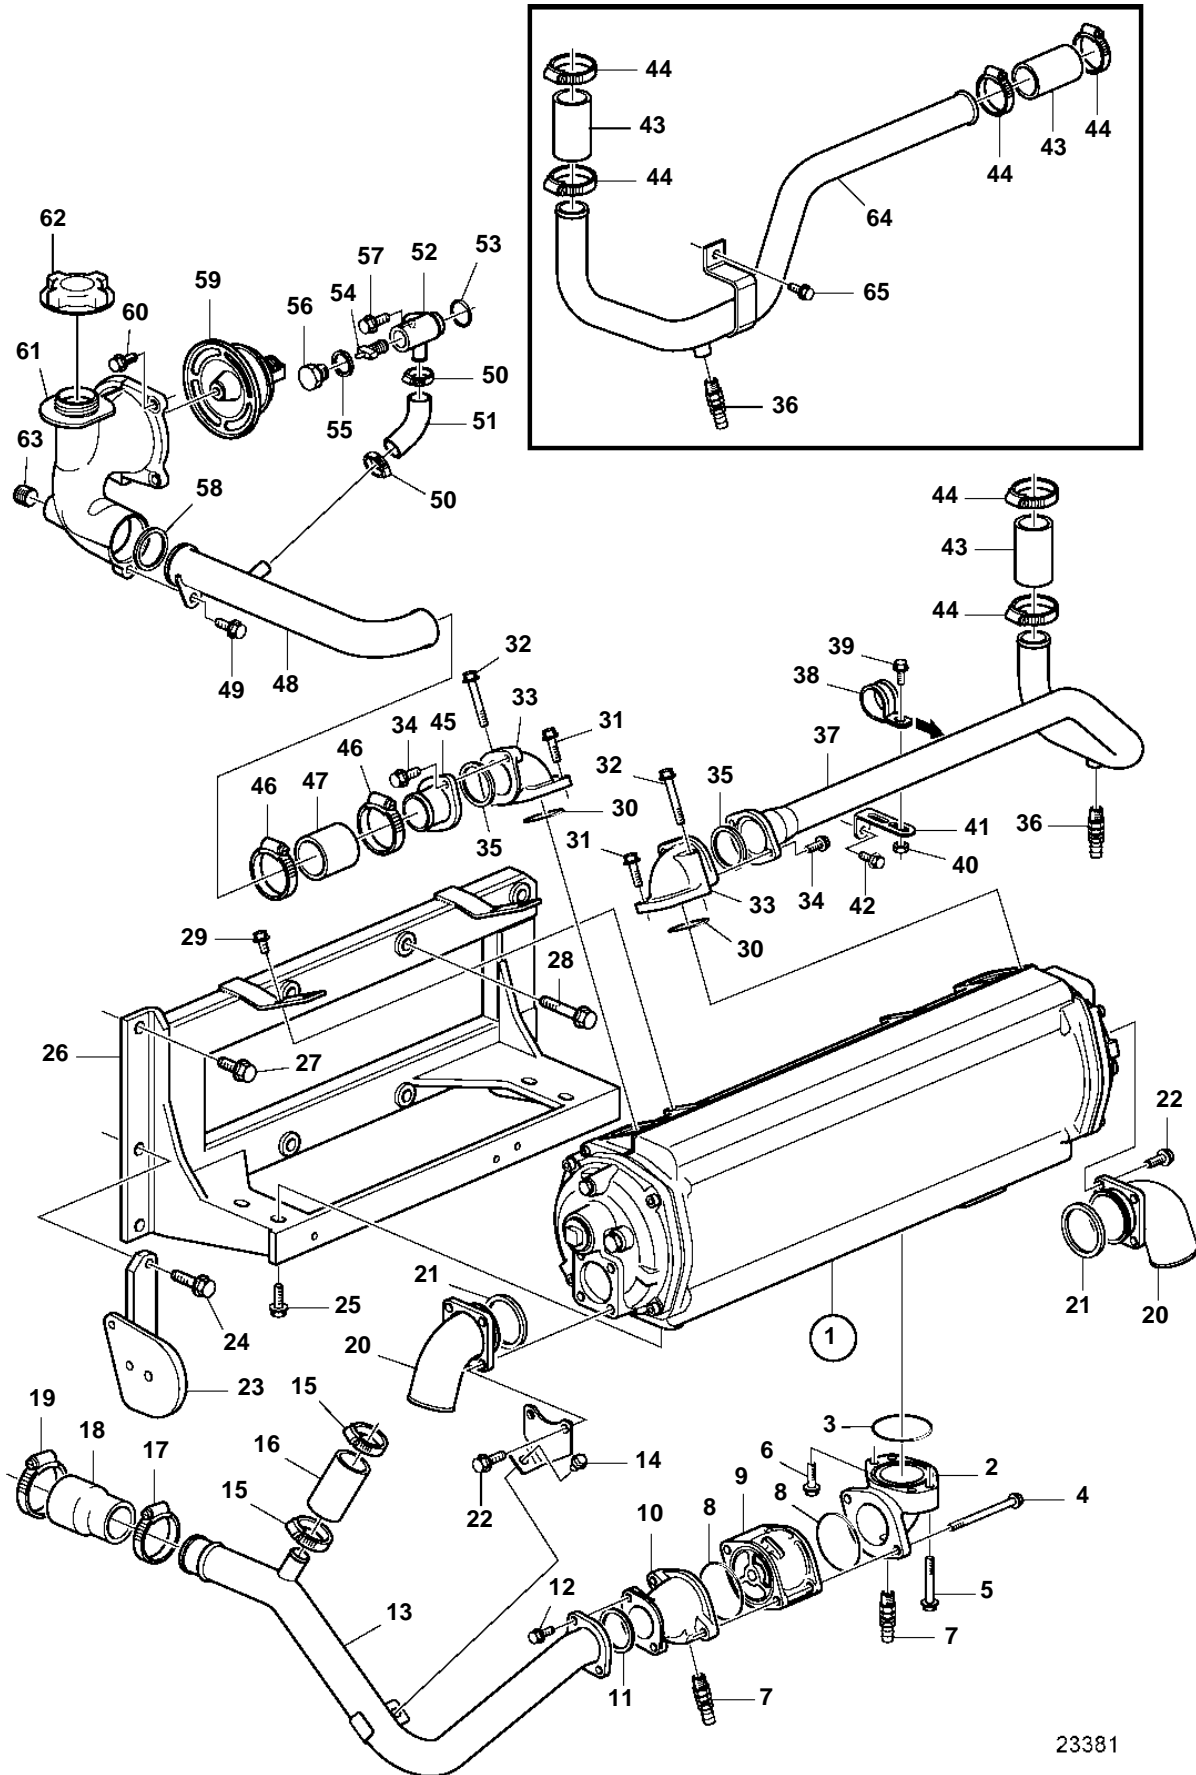

D16C-A MG

23381

D16C-A MG

REF	PART NO.	QTY	DESCRIPTION	SEE SEC.
1	3819408	1	Heat exchanger	
				9910
2	3818808	1	Pipe connection	
3	975675	1	O-ring	
4	965183	2	Flange screw	
5	946671	1	Flange screw	
6	947760	1	Flange screw	
7	949918	2	Shut-off cock	
8	925255	2	O-ring	
9	3884724	1	Overflow valve	
10	3809589	1	Adapter	
11	864491	1	Gasket	
12	946173	2	Flange screw	
13	3807111	1	Water pipe	
14	947107	1	Flange screw	
15	853548	2	Hose clamp	
16	969033	1	Rubber hose	
17	961671		Hose clamp	
18	3837438	1	Collar	
19	961672	1	Hose clamp	
20	3830255	2	Riser	
21	843584	2	Gasket	
22	945444	8	Flange screw	
23	3589160	1	Bracket	
24	965225	2	Flange screw	
25	946329	4	Flange screw	
26	3818684	1	Bracket	
27	946817	1	Flange screw	
28	965194	6	Flange screw	
29	946440	4	Flange screw	
30	925069	2	O-ring	
31	945444	2	Flange screw	
32	965180	2	Flange screw	
33	865821	2	Pipe connection	
34	946440	4	Flange screw	
35	864491	2	Gasket	
36	949918	2	Shut-off cock	
37	3841237	1	Water pipe	
38	952640	1	Clamp	
39	946440	1	Flange screw	
40	945407	1	Flange nut	
41	965558	1	Bracket	
42	948217	2	Flange screw	
43	3808196	3	Hose	
44	961669	6	Hose clamp	
45	3837473	1	Coolant pipe	
46	961671	2	Hose clamp	
47	858471	1	Hose	
48	3589049	1	Water pipe	
49	946440	1	Flange screw	
50	961665	2	Hose clamp	
51	3885219	1	Hose	
52	3841640	1	Valve	
53	1547252	1	· Sealing ring	
54	3809467	1	· Valve	
55	947625	1	· Gasket	
56		1	· Plug	
57	946440	1	Flange screw	
58	1547253	1	Sealing ring	
59	20560252	1	Thermostat	
60	946173	4	Flange screw	
61	3843110	1	Cover	